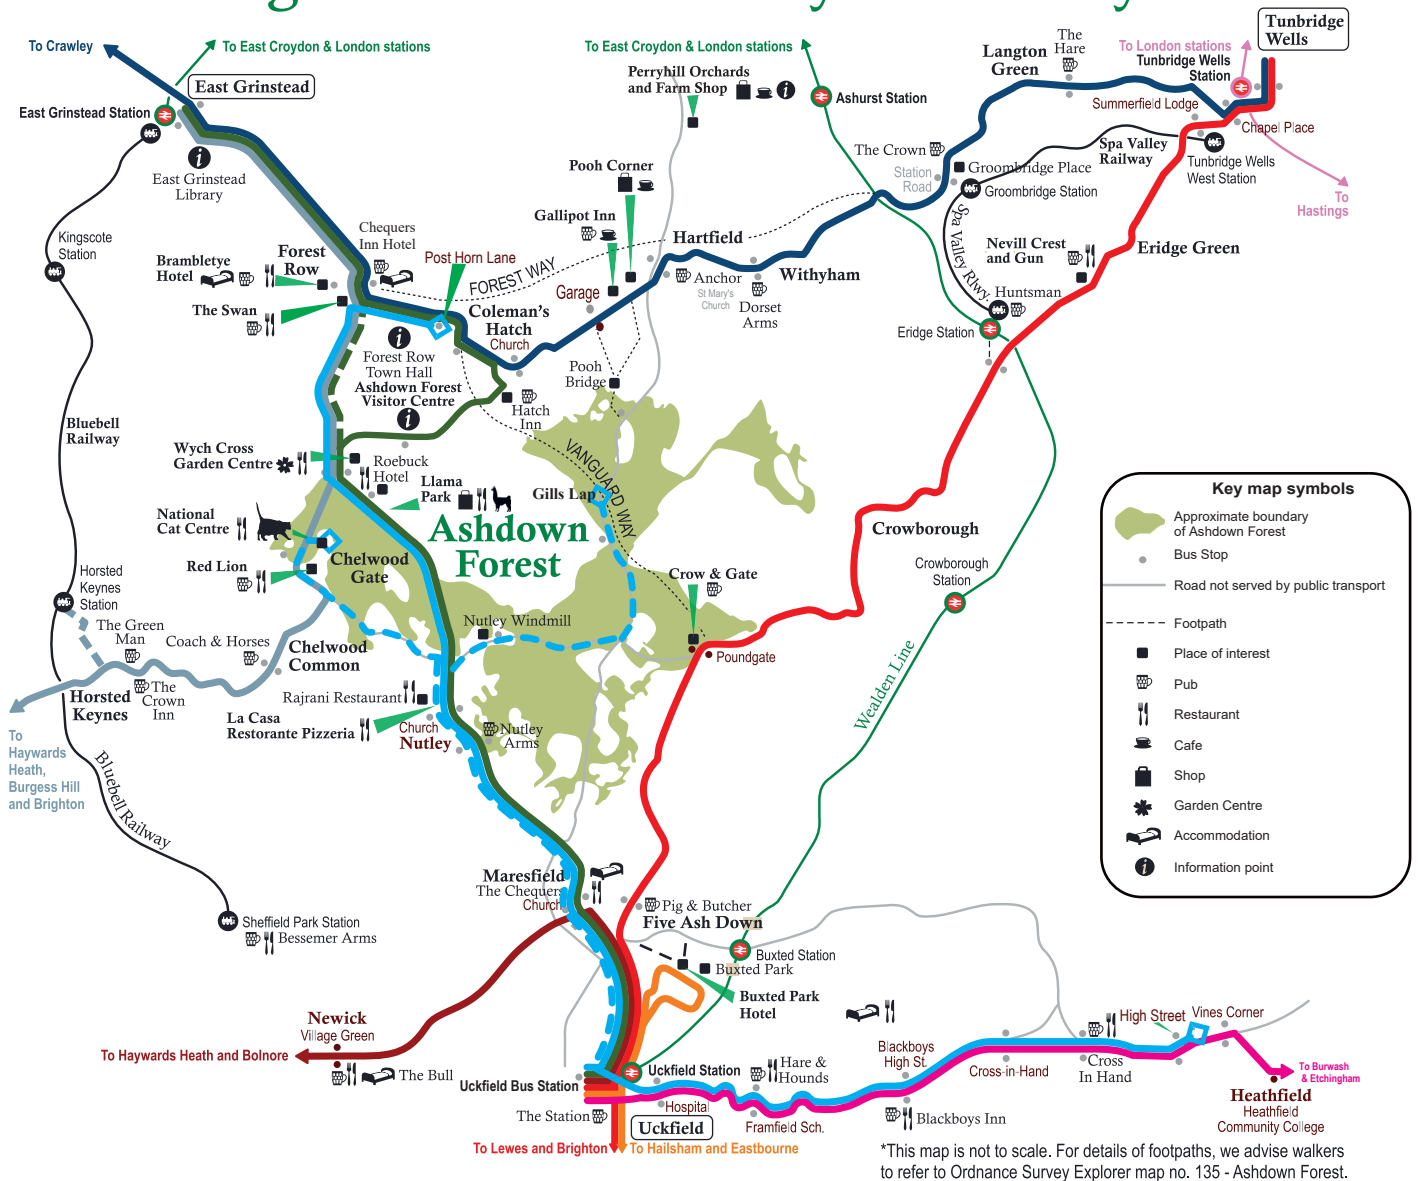

# Visiting Ashdown Forest by rail and by bus

## KEY TO ASHDOWN FOREST PUBLIC TRANSPORT ROUTES

Heritage Railway	Metrobus Route 291	Seaford & District 231 Weekdays only
National Railway	Stagecoach Route 54	Wealdlink Route 262 Saturdays only
Brighton & Hove Route 28/29	Compass Travel Route 31	Wealdlink Free Monthly 'Healthy Walks' Bus - 1st Saturdays only
Metrobus Route 270	Seaford & District Route 261	
To Horstead Keynes Saturdays only	Weekdays only Limited Service	